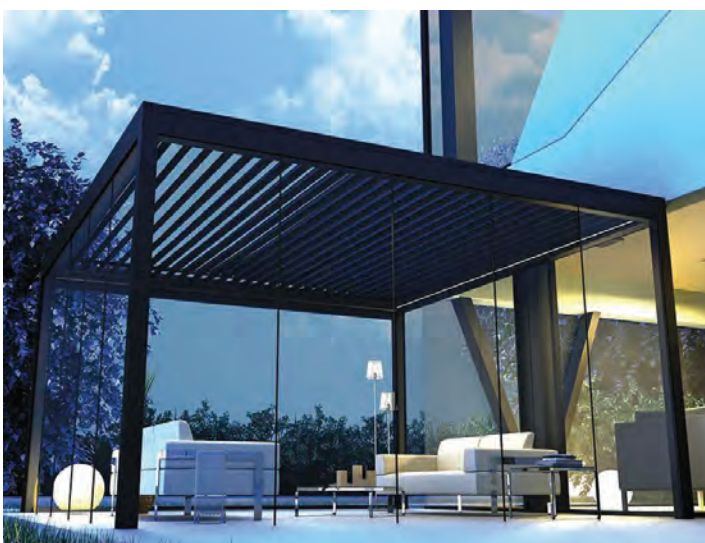

PERGOLAS AND GAZEBOS

At EcoFab, we design and install pergolas and gazebos as per client requirement. We also specialize in the design and execution of walkway canopies to effectively provide shading from the sun. Our source materials range from stainless steel, to mild steel, to GRP.

Gazebos can be designed for private villas, or for large scale resorts considering the architectural syntax of the project.